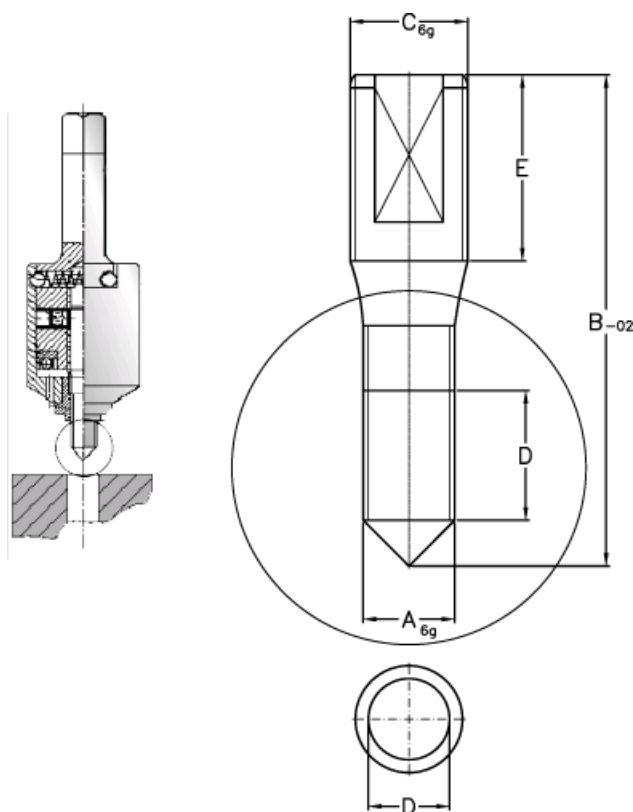

Article number: 12620000120700

Description: Threaded pin 620 000 120.700
For M12

Measures

A = M12

B = 62.0

C = M12

D = 24.0

E = 25